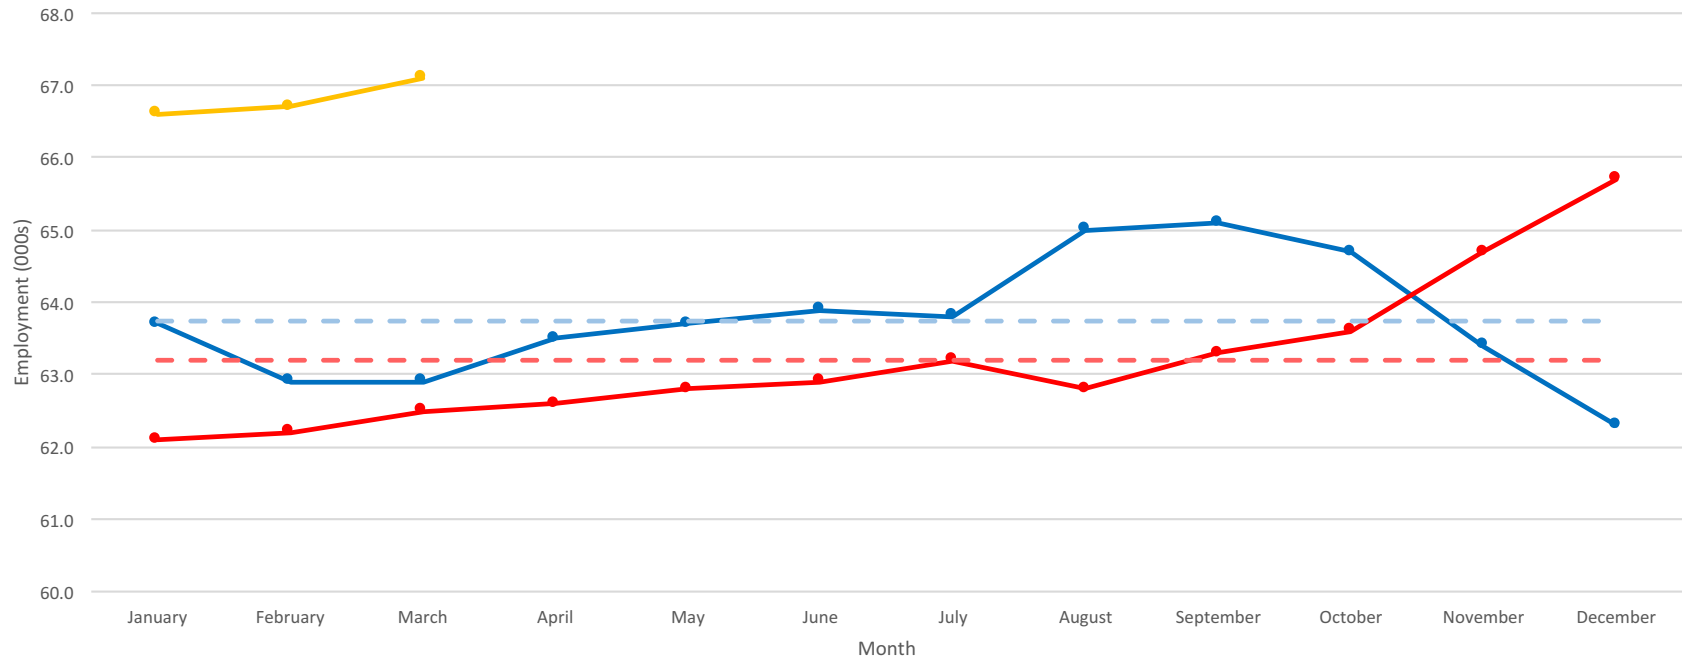

Employment, Saint John CMA 2015, 2016, 2017

Average
Average

—●— Employment 2015 —●— Employment 2016 - - - Average 2015 - - - Average 2016 —●— Employment 2017